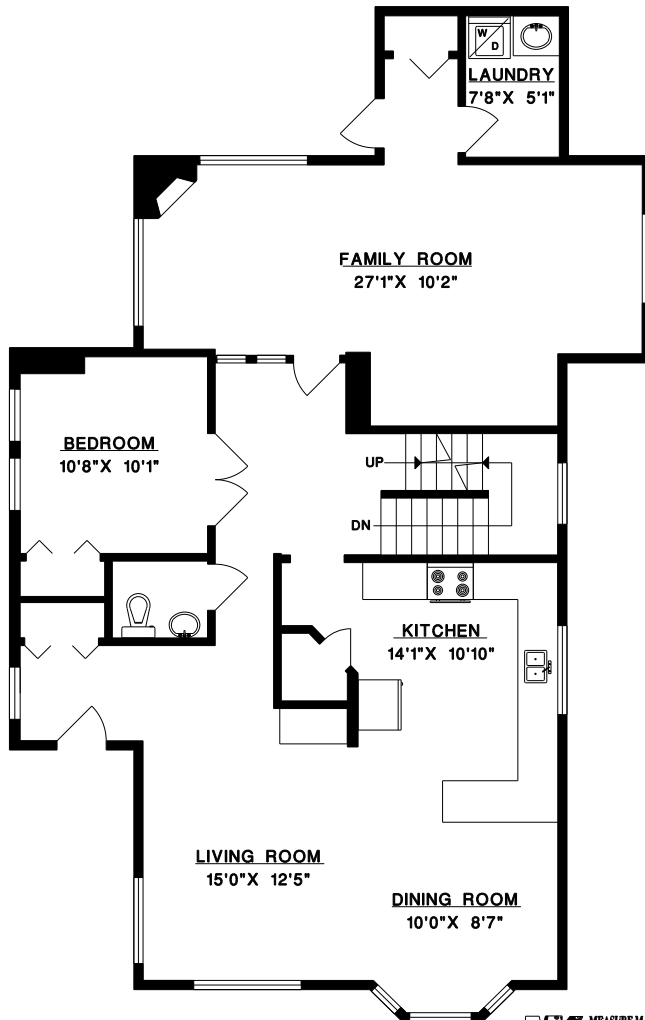

JEFF DONOHOE

604-988-8000

Crest Realty
#101 - 2609 Westview Dr.
North Vancouver, B.C.
V7N 4M2

UPPER FLOOR

1234 ADDERLEY STREET
NORTH VANCOUVER

MAIN FLOOR 1,358 SQ.FT.
UPPER FLOOR 956 SQ.FT.
LOWER FLOOR 966 SQ.FT.
TOTAL 3,280 SQ.FT.

MAIN FLOOR

LOWER FLOOR