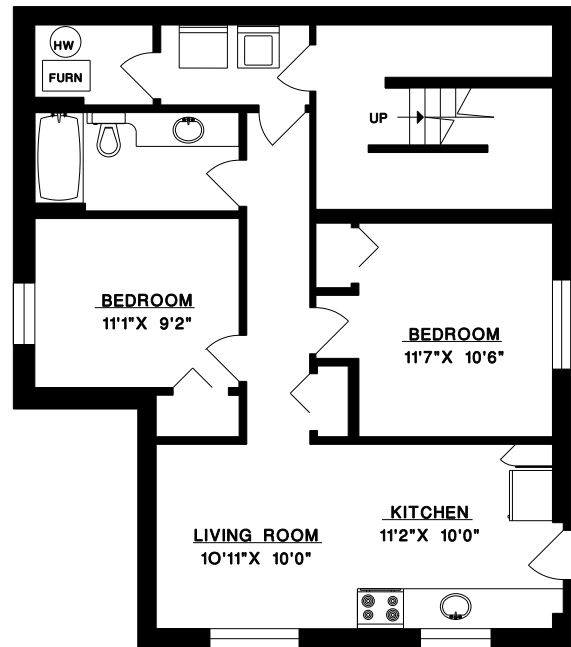

JEFF DONOHOE

604-988-8000

Crest Realty
#101 - 2609 Westview Dr.
North Vancouver, B.C.
V7N 4M2

UPPER FLOOR

1234 ADDERLEY STREET
NORTH VANCOUVER

MAIN FLOOR 1,358 SQ.FT.
UPPER FLOOR 956 SQ.FT.
LOWER FLOOR 966 SQ.FT.
TOTAL 3,280 SQ.FT.

MAIN FLOOR

LOWER FLOOR