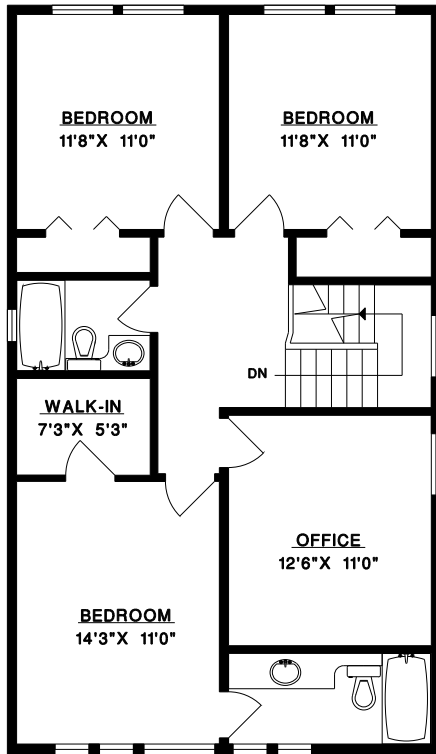

JEFF DONOHOE

604-988-8000

Crest Realty
#101 - 2609 Westview Dr.
North Vancouver, B.C.
V7N 4M2

UPPER FLOOR

1234 ADDERLEY STREET
NORTH VANCOUVER

MAIN FLOOR 1,358 SQ.FT.
UPPER FLOOR 956 SQ.FT.
LOWER FLOOR 966 SQ.FT.
TOTAL 3,280 SQ.FT.

MAIN FLOOR

LOWER FLOOR