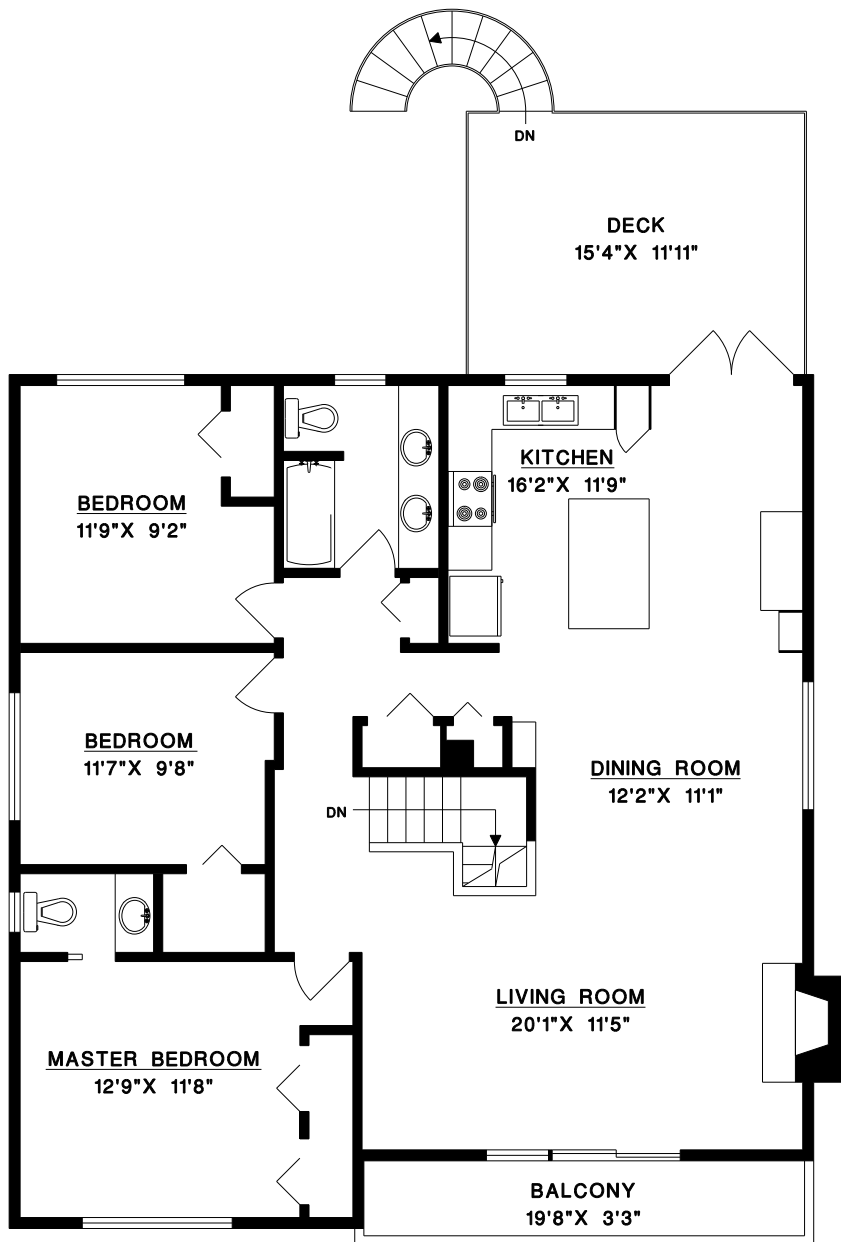

# JEFF DONOHOE

604-988-8000

Crest Realty  
#101 - 2609 Westview Dr.  
North Vancouver, B.C.  
V7N 4M2

3225 ROBINSON ROAD  
NORTH VANCOUVER

MAIN FLOOR 1,364 SQ.FT.  
LOWER FLOOR 1,036 SQ.FT.

TOTAL 2,400 SQ.FT.

GARAGE 347 SQ.FT.  
DECK 185 SQ.FT.  
BALCONY 79 SQ.FT.

MAIN FLOOR

LOWER FLOOR