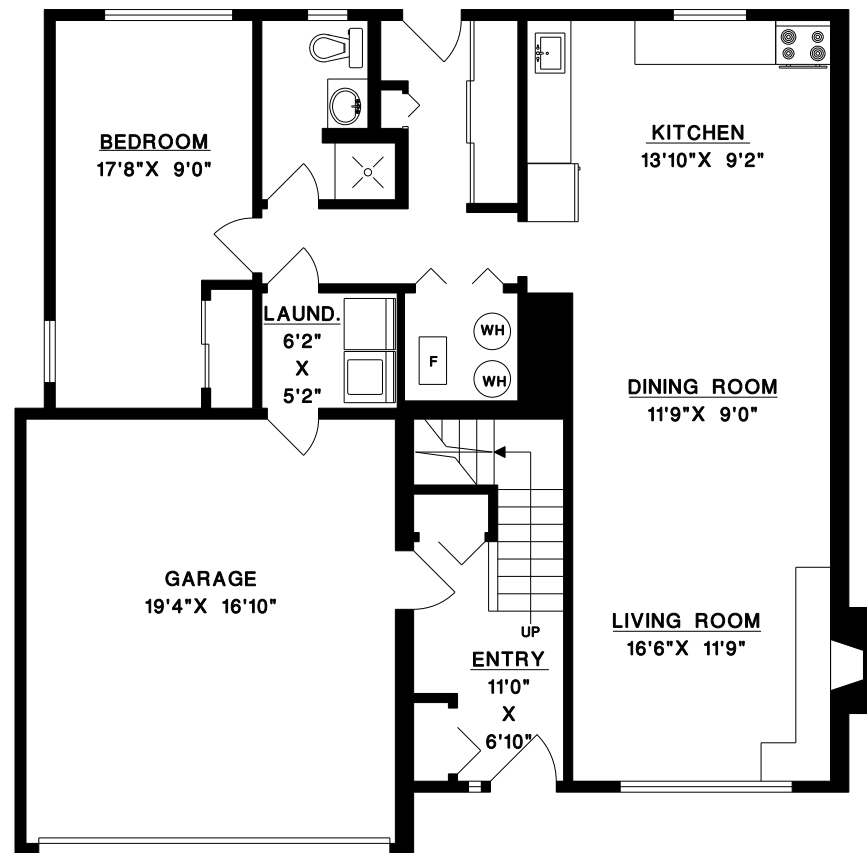

# JEFF DONOHOE

604-988-8000

Crest Realty  
#101 - 2609 Westview Dr.  
North Vancouver, B.C.  
V7N 4M2

3225 ROBINSON ROAD  
NORTH VANCOUVER

MAIN FLOOR 1,364 SQ.FT.  
LOWER FLOOR 1,036 SQ.FT.

TOTAL 2,400 SQ.FT.

GARAGE 347 SQ.FT.  
DECK 185 SQ.FT.  
BALCONY 79 SQ.FT.

MAIN FLOOR

LOWER FLOOR