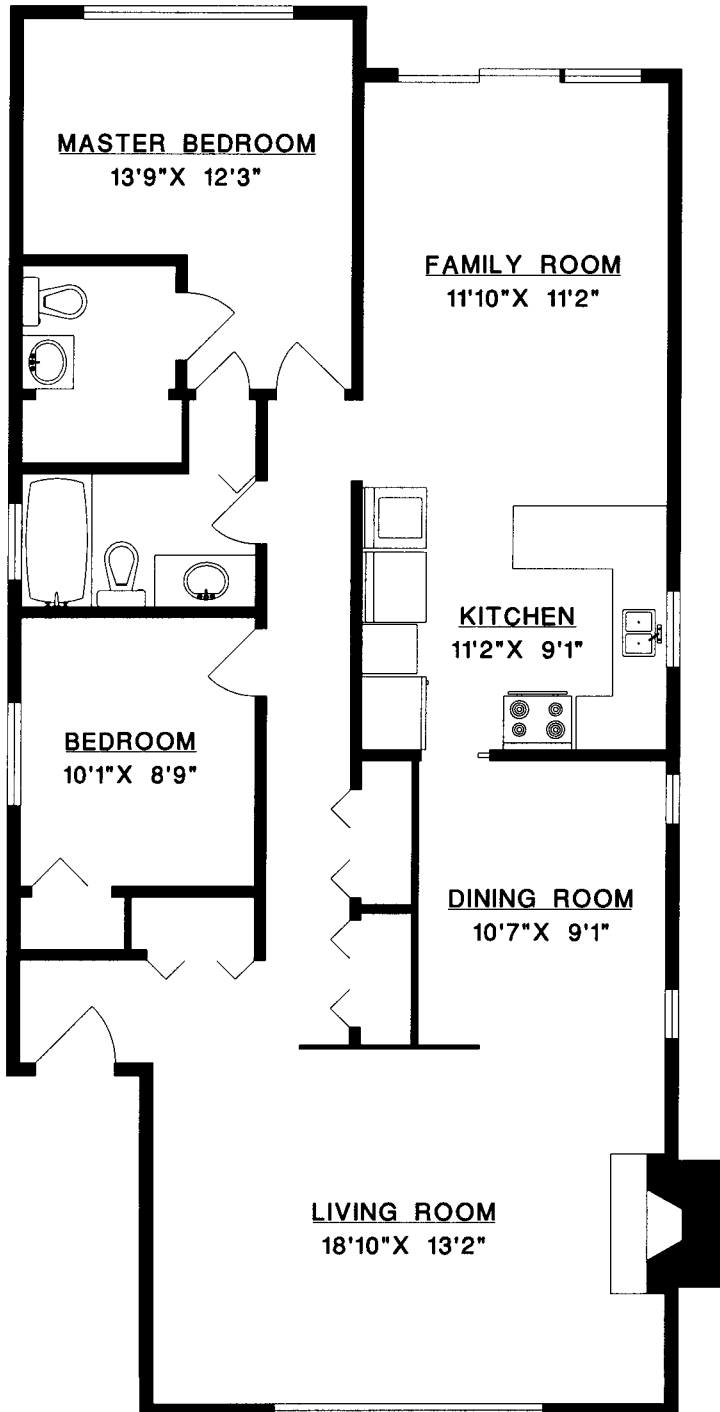

KEITH & CECELIA SIMMONS

phone: 604-328-0233

RE/MAX CREST REALTY
#101 - 2809 WESTVIEW DRIVE
NORTH VANCOUVER
V7N 4M2

3772 MT. SEYMOUR PKWY
NORTH VANCOUVER

TOTAL 1,214 SQ.FT.

WORKSHOP 128 SQ.FT.
GARAGE 412 SQ.FT.

MEASURE MASTERS
Floor Planning & More PMR Services
604-929-8229

DATE: FEB/09
FILE: 1619-22