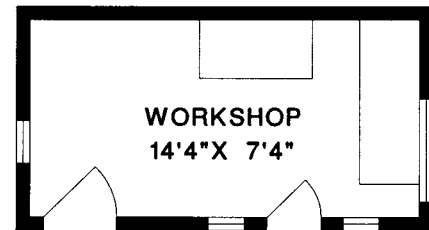

KEITH & CECELIA SIMMONS

phone: 604-328-0233

RE/MAX CREST REALTY
#101 - 2809 WESTVIEW DRIVE
NORTH VANCOUVER
V7N 4M2

3772 MT. SEYMOUR PKWY
NORTH VANCOUVER

TOTAL 1,214 SQ.FT.

WORKSHOP 128 SQ.FT.
GARAGE 412 SQ.FT.

MEASURE MASTERS
Floor Planning & More PMR Services
604-929-8229

DATE: FEB/09
FILE: 1619-22