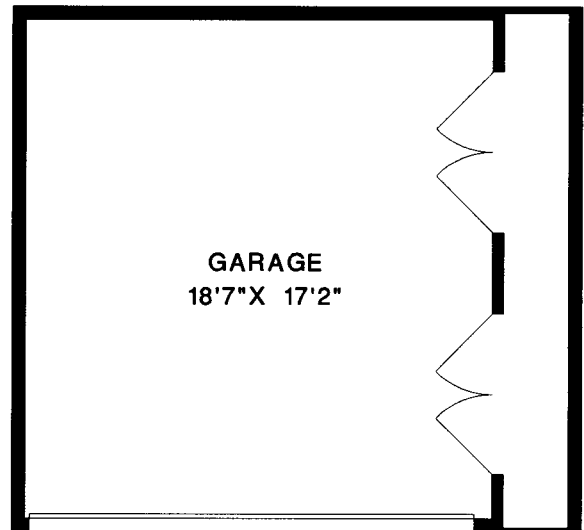

KEITH & CECELIA SIMMONS

phone: 604-328-0233

RE/MAX CREST REALTY
#101 - 2809 WESTVIEW DRIVE
NORTH VANCOUVER
V7N 4M2

3772 MT. SEYMOUR PKWY
NORTH VANCOUVER

TOTAL 1,214 SQ.FT.

WORKSHOP 128 SQ.FT.
GARAGE 412 SQ.FT.