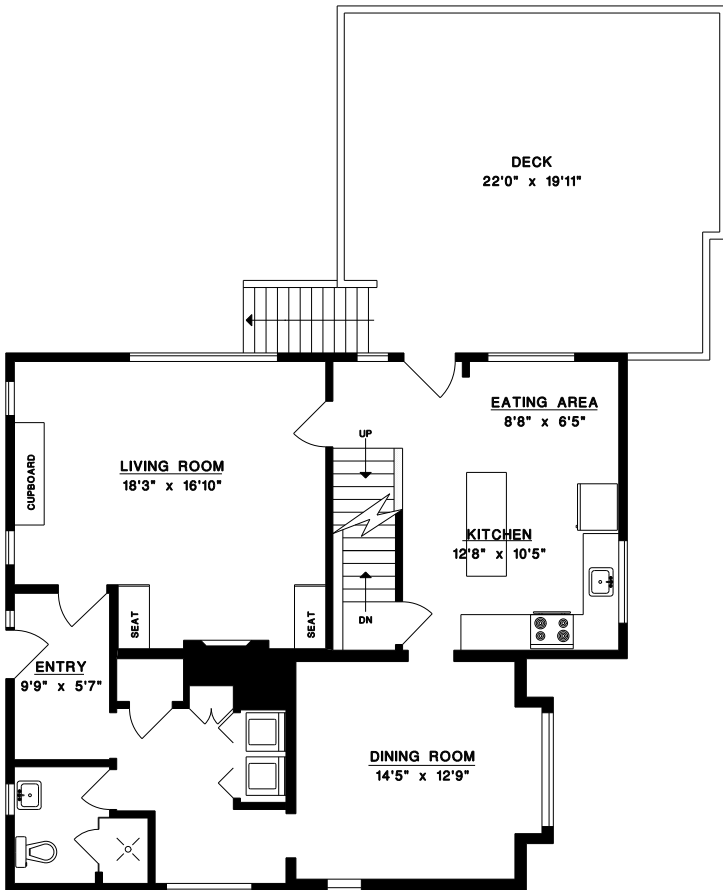

KEITH & CECELIA SIMMONS

phone: 604-328-0233

RE/MAX
 REMAX CREST REALTY
 2151 - 3008 WESTVIEW DRIVE
 NORTH VANCOUVER
 V7N 4M2

UPPER FLOOR

**457 WEST 15th STREET
 NORTH VANCOUVER**

MAIN FLOOR 1083 SQ.FT.
 UPPER FLOOR 849 SQ.FT.
 LOWER FLOOR 262 SQ.FT.(fin)
 LOWER FLOOR 640 SQ.FT.(unfin)

TOTAL FINISHED 2194 SQ.FT.

DECK 483 SQ.FT.
 SHED 92 SQ.FT.

*INCLUDES LOW CEILING AREAS

MAIN FLOOR

LOWER FLOOR