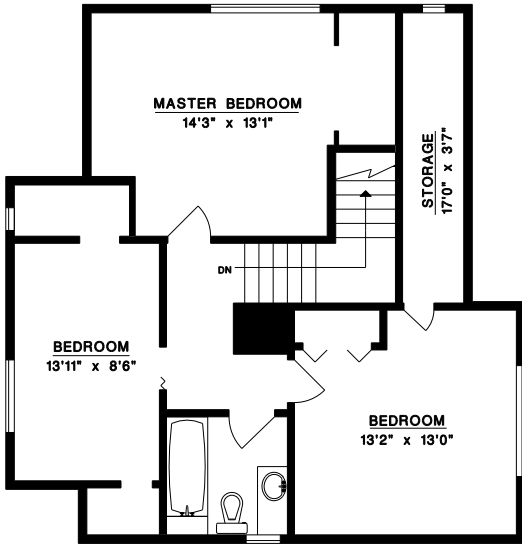

KEITH & CECELIA SIMMONS

phone: 604-328-0233

RE/MAX
 REMAX CREST REALTY
 2151 - 3008 WESTVIEW DRIVE
 NORTH VANCOUVER
 V7N 4M2

UPPER FLOOR

**457 WEST 15th STREET
 NORTH VANCOUVER**

MAIN FLOOR 1083 SQ.FT.
 UPPER FLOOR 849 SQ.FT.
 LOWER FLOOR 262 SQ.FT.(fin)
 LOWER FLOOR 640 SQ.FT.(unfin)

TOTAL FINISHED 2194 SQ.FT.

DECK 483 SQ.FT.
 SHED 92 SQ.FT.

*INCLUDES LOW CEILING AREAS

MAIN FLOOR

LOWER FLOOR