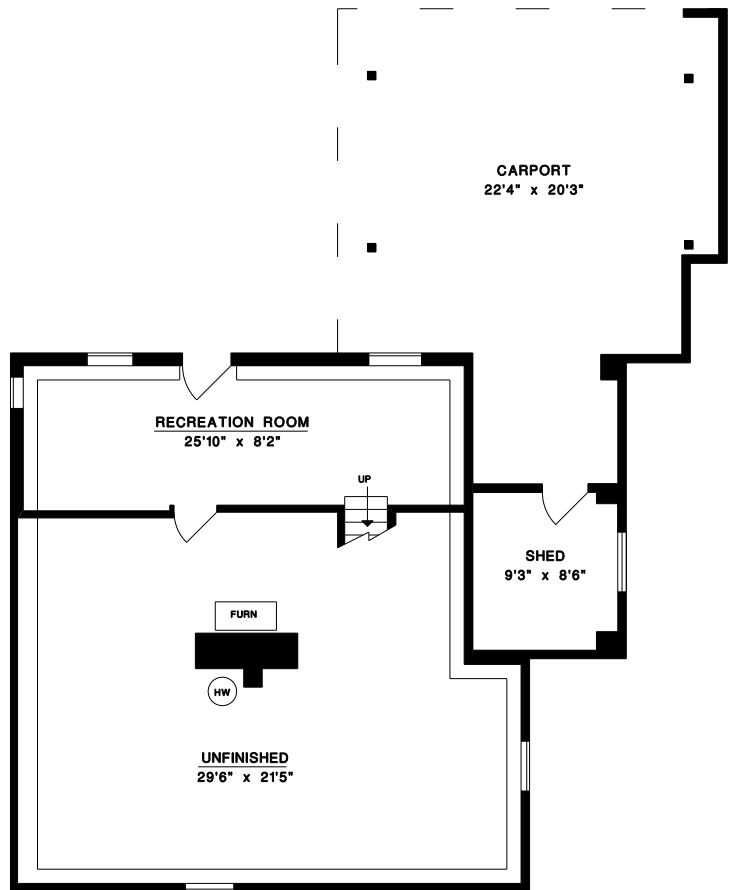

KEITH & CECELIA SIMMONS

phone: 604-328-0233

RE/MAX
 REMAX CREST REALTY
 2151 - 3008 WESTVIEW DRIVE
 NORTH VANCOUVER
 V7N 4M2

UPPER FLOOR

**457 WEST 15th STREET
 NORTH VANCOUVER**

MAIN FLOOR 1083 SQ.FT.
 UPPER FLOOR 849 SQ.FT.
 LOWER FLOOR 262 SQ.FT.(fin)
 LOWER FLOOR 640 SQ.FT.(unfin)

TOTAL FINISHED 2194 SQ.FT.

DECK 483 SQ.FT.
 SHED 92 SQ.FT.

*INCLUDES LOW CEILING AREAS

MAIN FLOOR

LOWER FLOOR