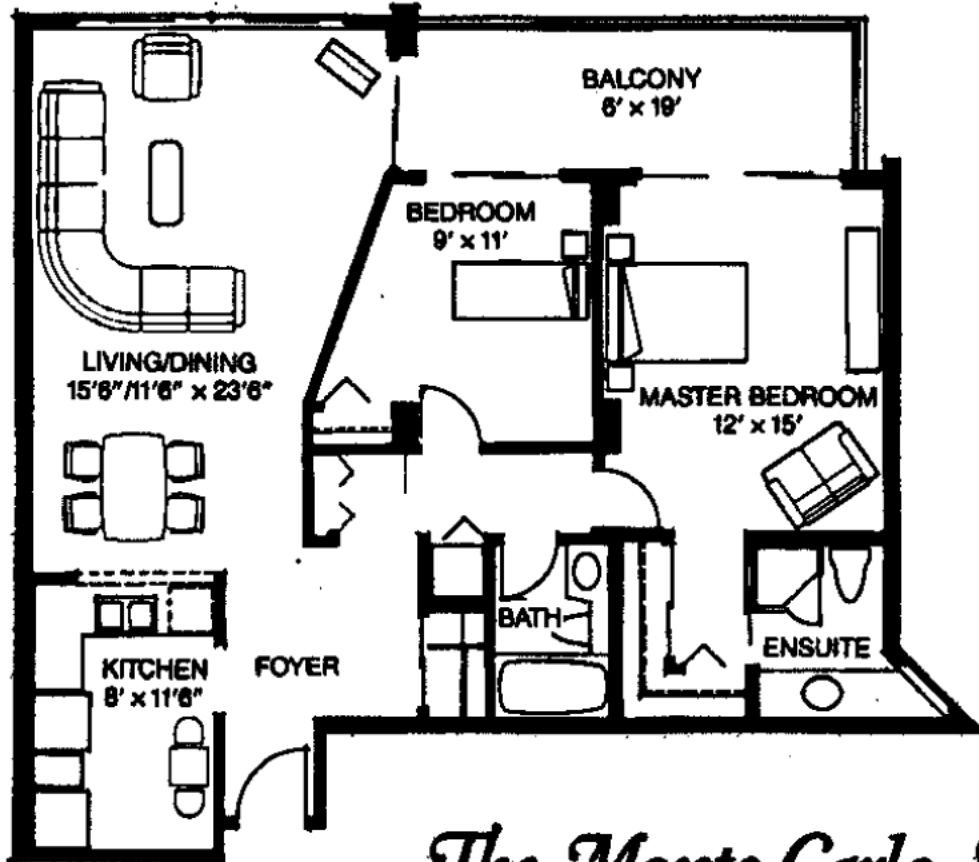

1102-6055 Nelson Avenue
(mirror image)

The Monte Carlo Suite
Two Bedrooms – Approx. 1090 sq. ft.
1ST FLOOR TO 21ST FLOOR