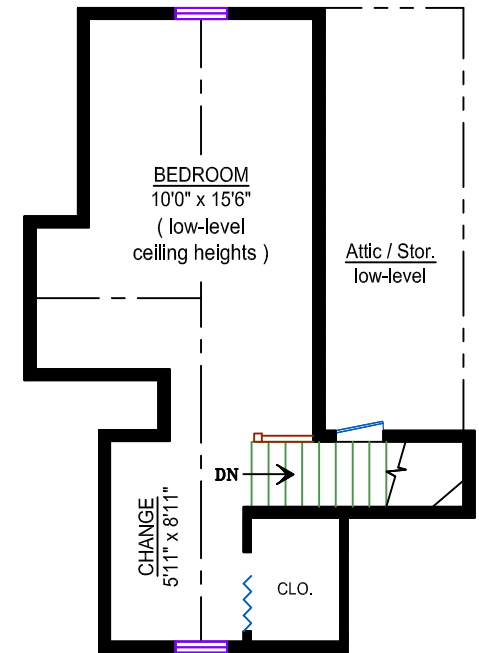

LOFT LEVEL
Area: 341 sq. ft.
(Low - Level Ceiling Height)

1621 Langworthy
N. Vancouver, BC

Main Level: 800 sq. ft.
Lower Level: 1128 sq. ft.
Total: 1928 sq. ft.

* Loft Level: 341 sq. ft.
Grand Total: 2269 sq. ft.

* Low - Level Ceiling Height

Other Areas:
Decks: 345 sq. ft.