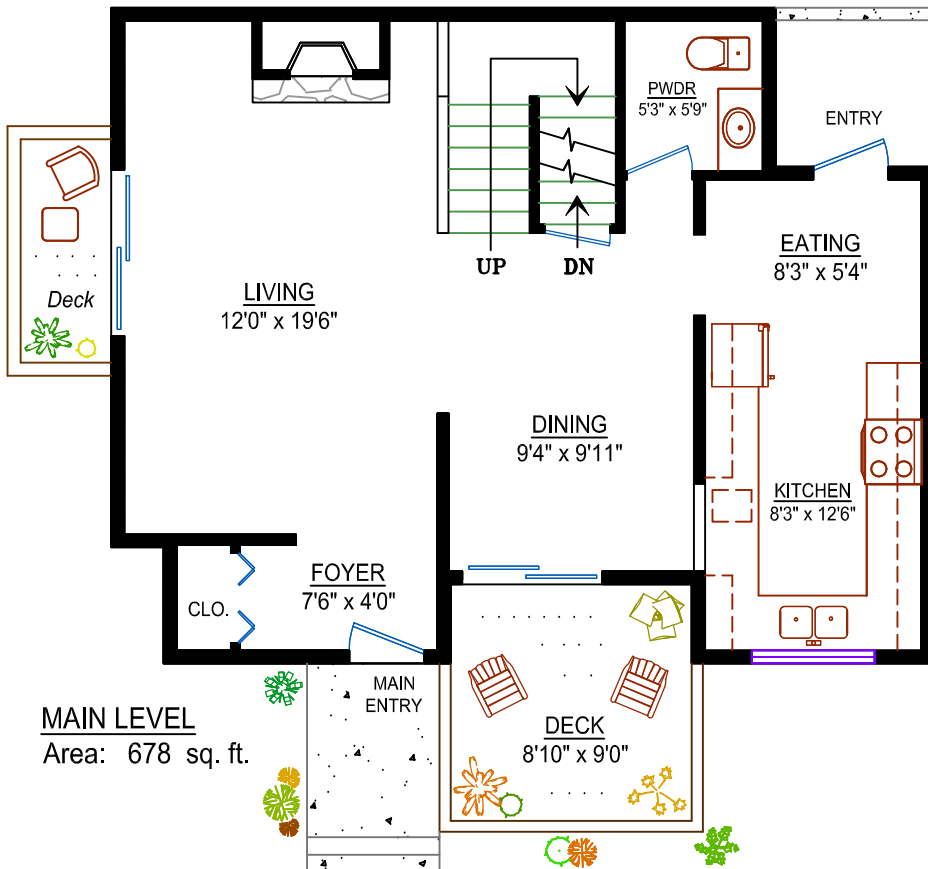

1840 Chesterfield Ave.
North Vancouver, BC

Main Level: 678 sq. ft.
Upper Level: 679 sq. ft.
Lower Level: 402 sq. ft.
(unfinished)

* Total: 1759 sq. ft.

* note: strata sq. footage indicates 1620 sq. ft.

Other Areas: (not included in total)

Decks: 112 sq. ft.
low - level: 21 sq. ft.

Jeff Donohoe

604.340.8588

jeffdonohoe@shaw.ca
www.jeffdonohoe.com

Design Ideas 4u

604-862-5914

UPPER LEVEL
Area: 679 sq. ft.