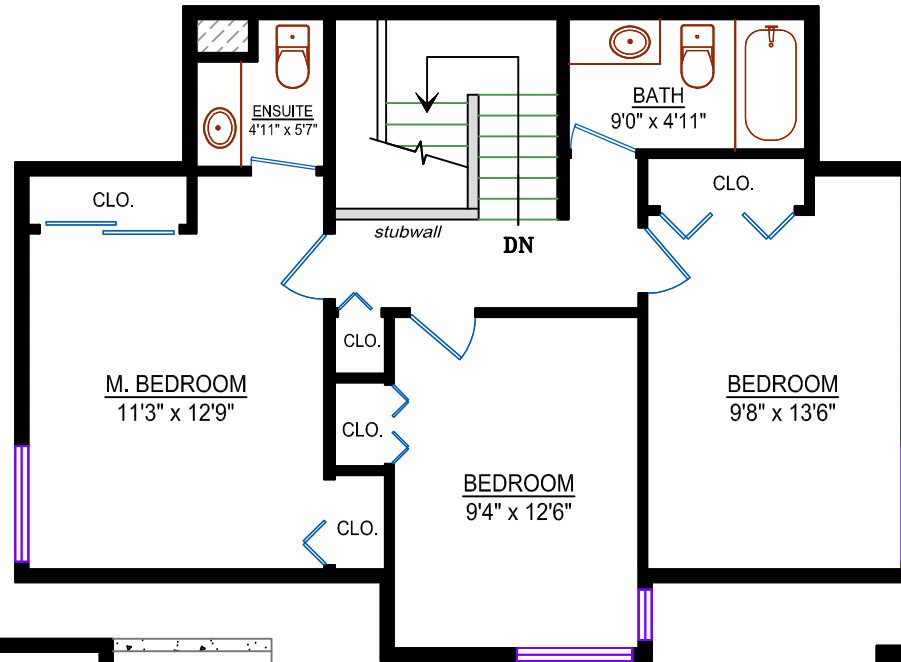

1840 Chesterfield Ave.
North Vancouver, BC

Main Level: 678 sq. ft.
Upper Level: 679 sq. ft.
Lower Level: 402 sq. ft.
(unfinished)

* Total: 1759 sq. ft.

* note: strata sq. footage indicates 1620 sq. ft.

Other Areas: (not included in total)

Decks: 112 sq. ft.
low - level: 21 sq. ft.

Jeff Donohoe

604.340.8588

jeffdonohoe@shaw.ca
www.jeffdonohoe.com

Design Ideas 4u

604-862-5914

UPPER LEVEL
Area: 679 sq. ft.