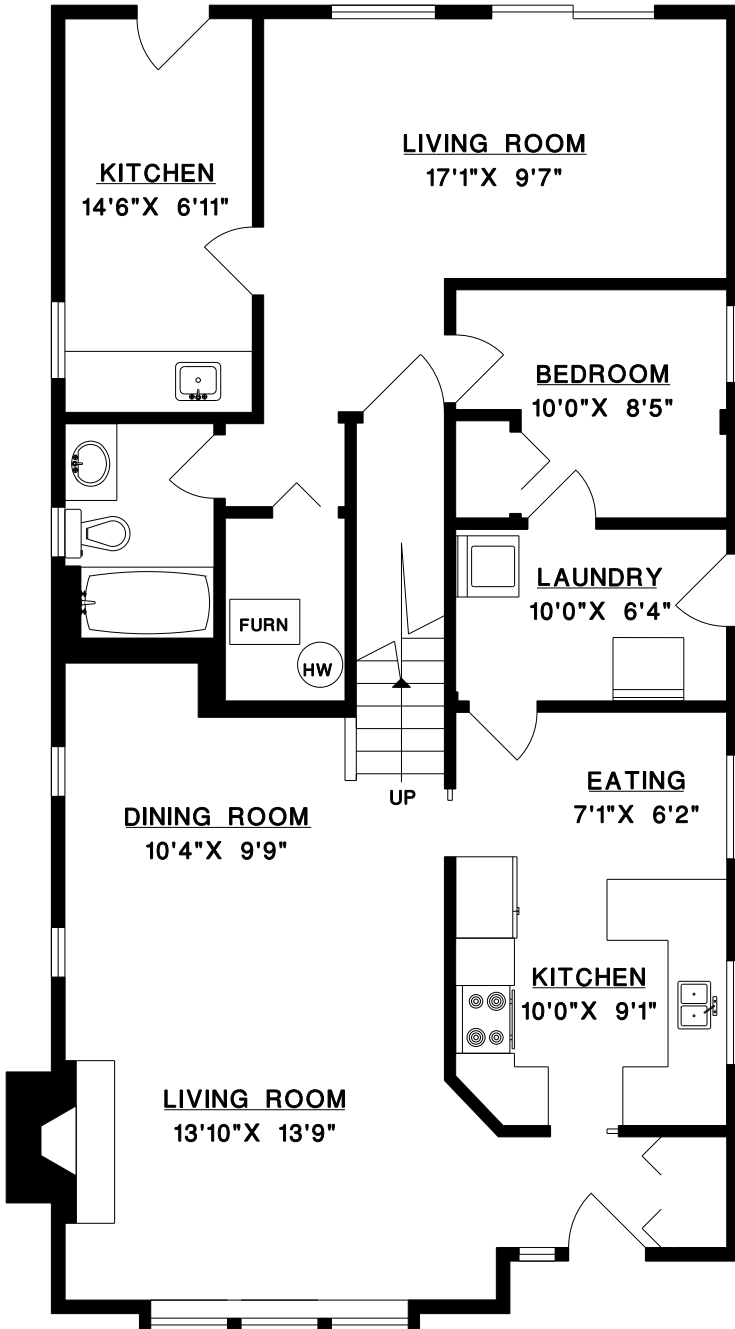

KEITH & CECELIA SIMMONS

phone: 604-328-0233

RE/MAX CREST REALTY
#101 - 2809 WESTVIEW DRIVE
NORTH VANCOUVER
V7N 4M2

4084 MOUNT SEYMOUR PKY
NORTH VANCOUVER

MAIN FLOOR 1,211 SQ.FT.
UPPER FLOOR 678 SQ.FT.

TOTAL 1,889 SQ.FT.

MAIN FLOOR

UPPER FLOOR