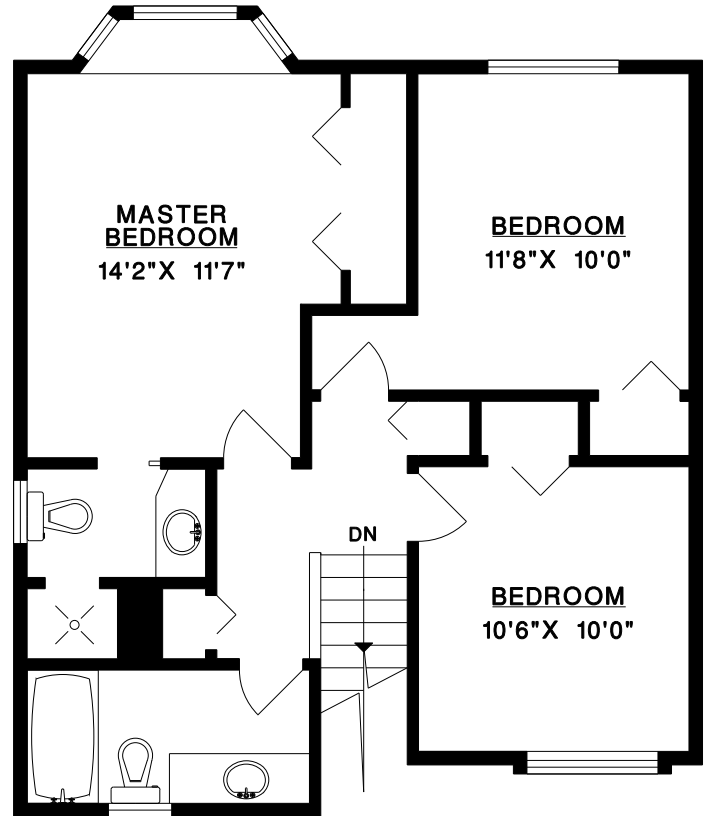

KEITH & CECELIA SIMMONS

phone: 604-328-0233

RE/MAX CREST REALTY
#101 - 2809 WESTVIEW DRIVE
NORTH VANCOUVER
V7N 4M2

4084 MOUNT SEYMOUR PKY
NORTH VANCOUVER

MAIN FLOOR 1,211 SQ.FT.
UPPER FLOOR 678 SQ.FT.

TOTAL 1,889 SQ.FT.

MAIN FLOOR

UPPER FLOOR