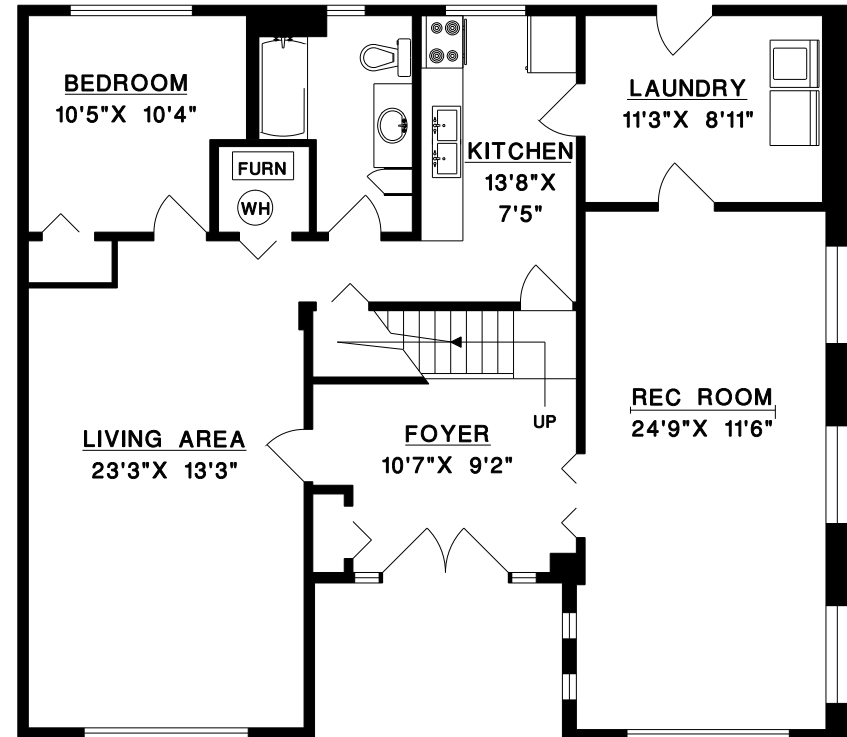

LOWER FLOOR