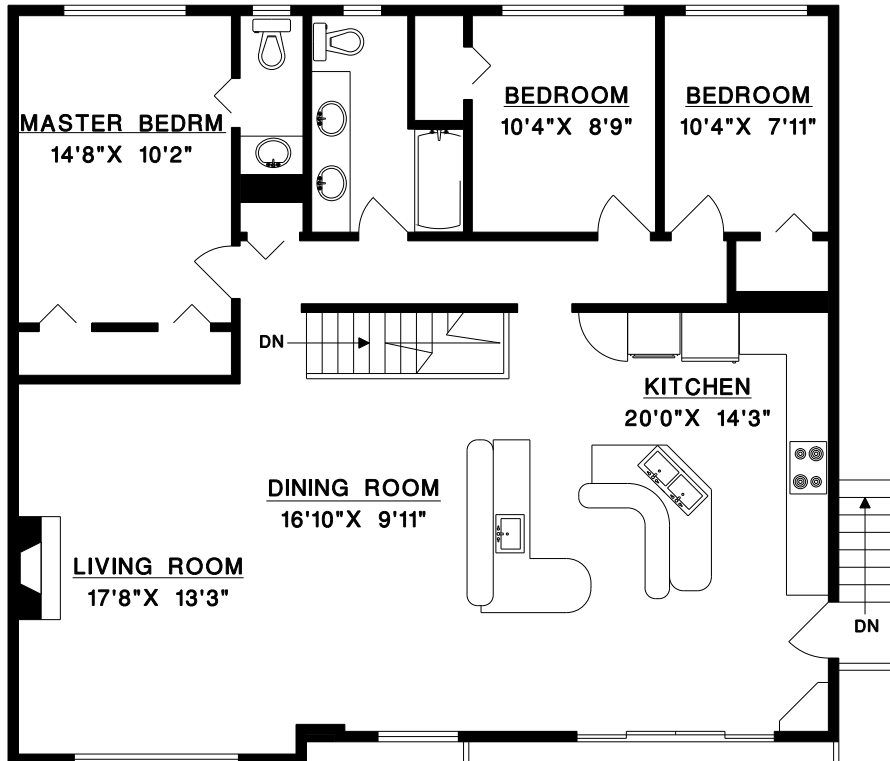

KEITH & CECELIA SIMMONS

phone: 604-328-0233

4576 COVE CLIFF ROAD
NORTH VANCOUVER

MAIN FLOOR 1,410 SQ.FT.
LOWER FLOOR 1,301 SQ.FT.

TOTAL 2,711 SQ.FT.

DECK 314 SQ.FT.

MAIN FLOOR